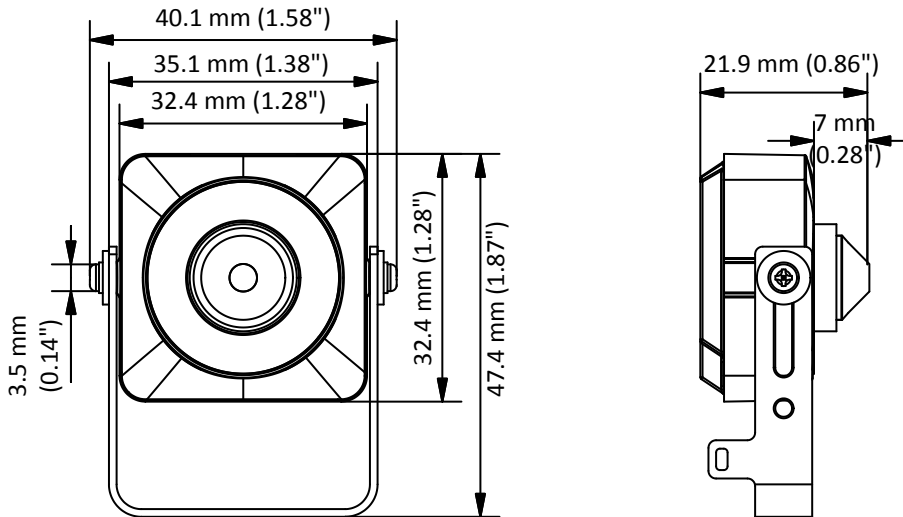

DS-2CS54D7T-PH
1080p WDR Covert Camera

Key Features

- 2.0 megapixel progressive scan CMOS
- HD analog output, up to 1080p resolution
- OSD menu, DNR, AGC
- 120 dB true WDR
- Applicable for ATM machine

Specifications

Camera	
Image Sensor	2.0 megapixel progressive scan CMOS
Min. illumination	0.01 Lux@(F1.2, AGC ON)
Signal System	PAL/NTSC
Shutter Time	PAL: 1/25 s to 1/50, 000 s
	NTSC: 1/30 s to 1/50, 000 s
Effective Resolution	1920 (H) × 1080 (V)
Lens	3.7 mm @ F2.5 (2.8 mm Optional)
Field of View	69.5° (3.7 mm), 78.4° (2.8 mm)
Lens Mount	M12
Day & Night	Electronic
Frame Rate	1080p@25fps, 1080p@30 fps
Synchronization	Internal Synchronization
WDR	> 120 dB
Video Output	1 HD analog output
Menu	
AGC	High/Middle/Low/ Off
Day/Night Mode	AUTO/COLOR/WB (White and Black)
White Balance	ATW/MWB
Backlight Compensation	Support
WDR	Support
Function	Contrast, Sharpness, Color gain, Mirror, Digital noise reduction
General	
Operating Conditions	-40° C to 60° C (-40° F to 140° F) Humidity: 90% or less (no condensation)
Power Supply	12 V DC ± 10%
Power Consumption	Max. 1.5 W
Dimensions	32.4 mm × 32.4 mm × 22.0 mm (1.28" × 1.28" × 0.87")
Weight	Approx. 200 g (0.44 lb.)

Order Model

DS-2CS54D7T-PH

Dimensions

Distributed by

Headquarters

No.555 Qianmo Road, Binjiang District,
Hangzhou 310051, China
T +86-571-8807-5998
overseasbusiness@hikvision.com

Hikvision USA
T +1-909-895-0400
sales.usa@hikvision.com