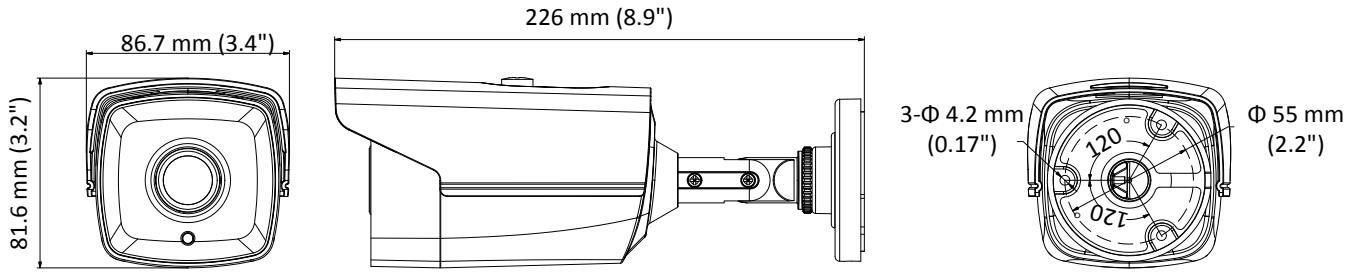

<https://www.zbm.co.il>  
info@zbm.co.il  
1-700-500-717

**HIKVISION**

**DS-2CE16D0T-IT3F**  
**HD 1080p EXIR Bullet Camera**

**Key Features**

- 2 megapixel high performance CMOS
- Analog HD output, up to 1080p resolution
- Day/Night switch
- EXIR 2.0, smart IR, up to 40 m IR distance
- Switchable TVI/AHD/CVI/CVBS
- IP66

## Specifications

<b>Camera</b>	
Image Sensor	2MP CMOS image sensor
Signal System	PAL/NTSC
Frame Rate	PAL: 1080p@25fps NTSC: 1080p@30fps
Resolution	1920 (H) × 1080 (V)
Min. illumination	0.01 Lux@(F1.2,AGC ON),0 Lux with IR
Shutter Time	1/25 (1/30) s to 1/50,000 s
Lens	3.6 mm, 2.8 mm, 6 mm, 8 mm, 12 mm fixed lens
Horizontal Field of View	103° (2.8 mm), 82.2° (3.6 mm), 54° (6 mm), 37.7° (8 mm), 24.2° (12 mm)
Lens Mount	M12
Day & Night	IR cut filter
Angle Adjustment	Pan: 0° to 360°, Tilt: 0° to 180°, Rotation: 0° to 360°
Synchronization	Internal synchronization
<b>Menu</b>	
AGC	Low/middle/high
Day/Night Mode	Smart/color/BW(Black and White)
Backlight Compensation	Yes
DWDR	Yes
Language	English, Chinese
Functions	Brightness, Sharpness, DNR, Mirror
<b>Interface</b>	
Video Output	1 HD analog output
Switch Button	TVI/AHD/CVI/CVBS
<b>General</b>	
Operating Conditions	-40 °C to 60 °C (-40 °F to 140 °F), Humidity: 90% or less (non-condensation)
Power Supply	12 VDC ± 15%
Power Consumption	Max. 4 W
Ingress Protection	IP66
Material	Front cover: Metal Main Body: Plastic Bracket: Metal
IR Range	Up to 40 m
Dimensions	86.7 mm × 81.6 mm × 226 mm (3.4" × 3.2" × 8.9")
Weight	430 g (0.95 lb.)

## Dimensions